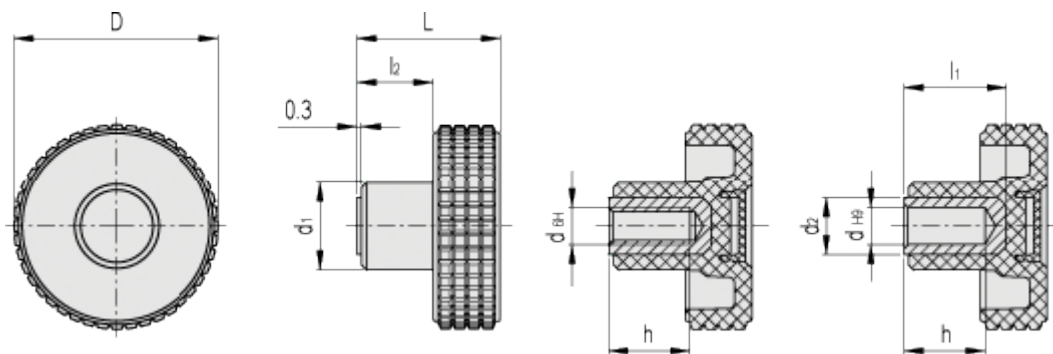

Data Sheet

Article number: 23020345065

Description: E+G Fingregreb MBT.60-B-10-C5, blue centre cap

Measures

D	= 61	$l_2 = 18.5$
d1	= 23	
d2	= 16	
dH6	= -	
dH9	= 10	
h	= 25	
L	= 39	
l1	= 30	